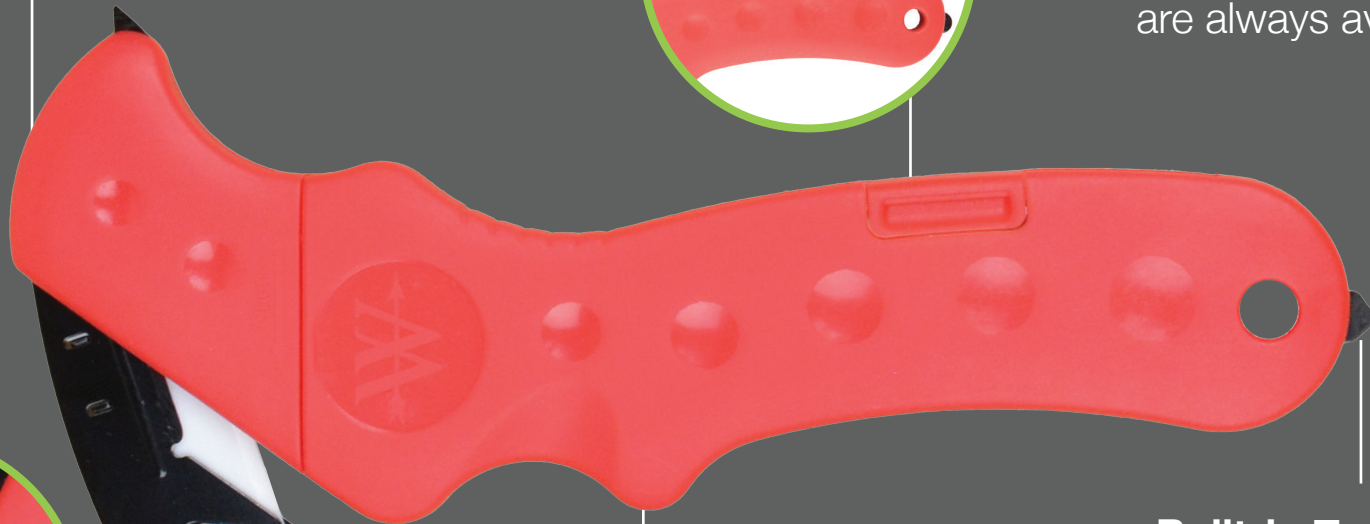

**SINGLE SIDED SAFETY KNIFE**  
with WESTCOTT® CERAMIC BLADE

**Removable Head**

For easy blade replacement

**Additional Blade Storage**

Compartment for blade storage in handle means additional blades are always available

**1 Blade Included**

**Recessed Blade Design**

Ensures that the blade is not exposed while not in use

**Ergonomic Handle**

Design is easy to grip and comfortable to use

**Built-in Tape Breaker**

Quickly breaks tape for easy cutting

Built into base & head of product

ITEM #	QTY.
00446	1-pack